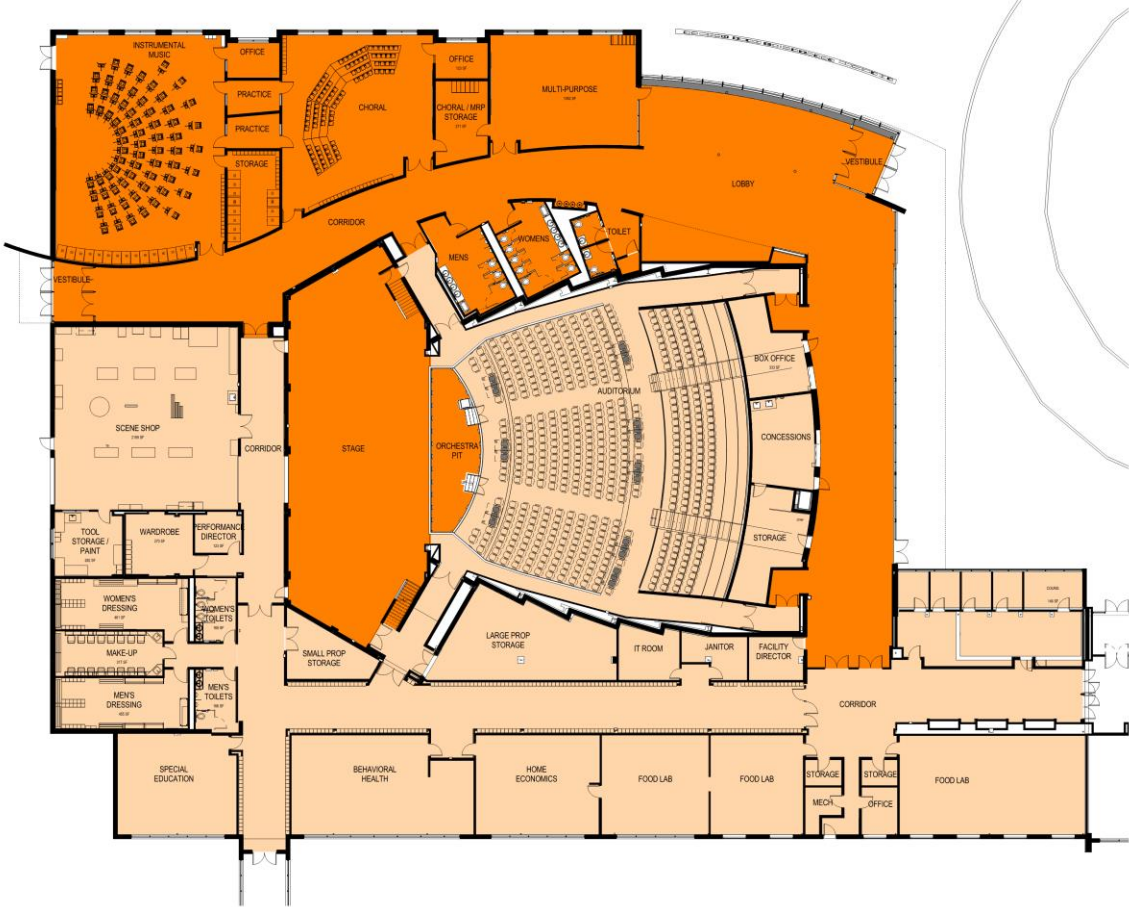

# FLOOR PLAN

MOLINE-COAL VALLEY  
SCHOOL DISTRICT

**RUSSELL**

**LEGAT** ARCHITECTS  
SUSTAINABILITY | PERFORMANCE | DESIGN